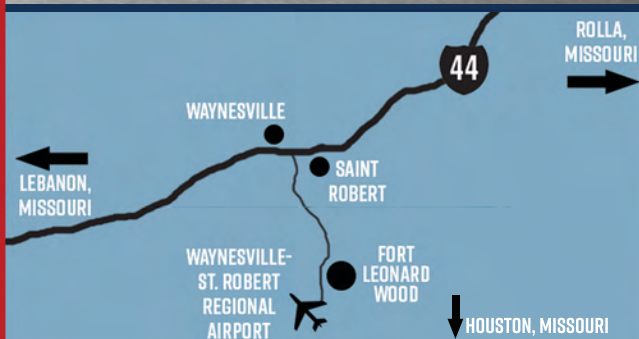

start here
GO ANYWHERE

OPEN TO THE PUBLIC

**COMMERCIAL
JET SERVICE TO
DALLAS & NASHVILLE**

WWW.FLYFLW.COM

  @FLYFLW

#FLYFLW

 @WSRAIRPORT

CONTOUR

Contour Airlines provides commercial jet service to Dallas (DFW) and Nashville, Tennessee (BNA).

Passengers can connect to thousands of direct flights and hundreds of destinations in a comfortable cabin that offers first-class legroom in every row. Each flight also offers beverage and snack service.

Flying with Contour is easy and seamless. Their app allows you to purchase tickets and check in for flights and their interline agreement with American Airlines simplifies the baggage check process.

The Waynesville-St. Robert Regional Airport (WSRA) is open to the general public and has free wi-fi and parking.

The WSRA is located on an active Army installation.

Information on flying into and out of the WSRA can be found on our website.

WAYNESVILLE-ST. ROBERT REGIONAL AIRPORT

BLDG 5017 IOWA AVE | FORT LEONARD WOOD, MO 65473
573-329-4216 | WWW.FLYFLW.COM